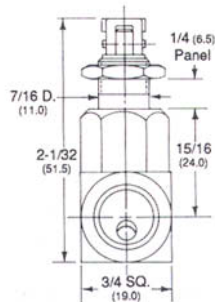

## ◀ Pneu-Trol® TOGGLE VALVES

- Toggle-Operated Two-Way Valve
- Bubble-Tight Operation
- 5 GPM (19 L/min)  
Maximum Flow Rate
- 3,000 PSI (207 Bar)  
Maximum Operating Pressure

## ORDERING INFORMATION

Size	Material	Part Number	Cv
1/4"	Brass	TV20B	.204