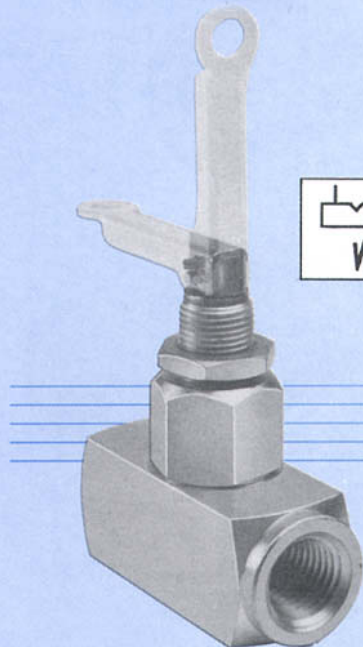

## ◀ Pneu-Trol® TOGGLE VALVES

- Toggle-Operated Two-Way Valve
- Bubble-Tight Operation
- 5 GPM (19 L/min)  
Maximum Flow Rate
- 3,000 PSI (207 Bar)  
Maximum Operating Pressure

## ORDERING INFORMATION

Size	Material	Part Number	Cv
1/4"	Brass	TV20B	.204