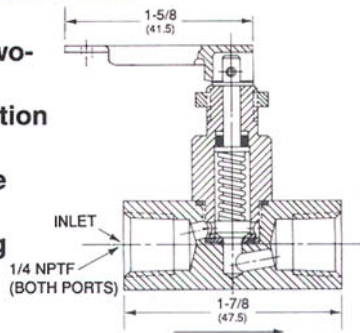

## ◀ Pneu-Trol® TOGGLE VALVES

- Toggle-Operated Two-Way Valve
- Bubble-Tight Operation
- 5 GPM (19 L/min)  
Maximum Flow Rate
- 3,000 PSI (207 Bar)  
Maximum Operating Pressure

## ORDERING INFORMATION

Size	Material	Part Number	Cv
1/4"	Brass	TV20B	.204